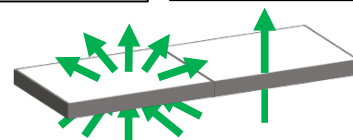

# Transparent Display Partition

Applying newly developed  
“Transparent Display” to partitions

~ “Securing Social Distance” + “New added-value” ~

31.5" Transparent Display Partition ( W : about 700mm × H : about 400mm )

POINT

1

Displaying the information on a  
“transparent display” by switching it  
between “transmission mode” and  
“scattering mode”

scattering mode

transmission mode

POINT

2

High transparency allowing the background  
to be seen through only with room light